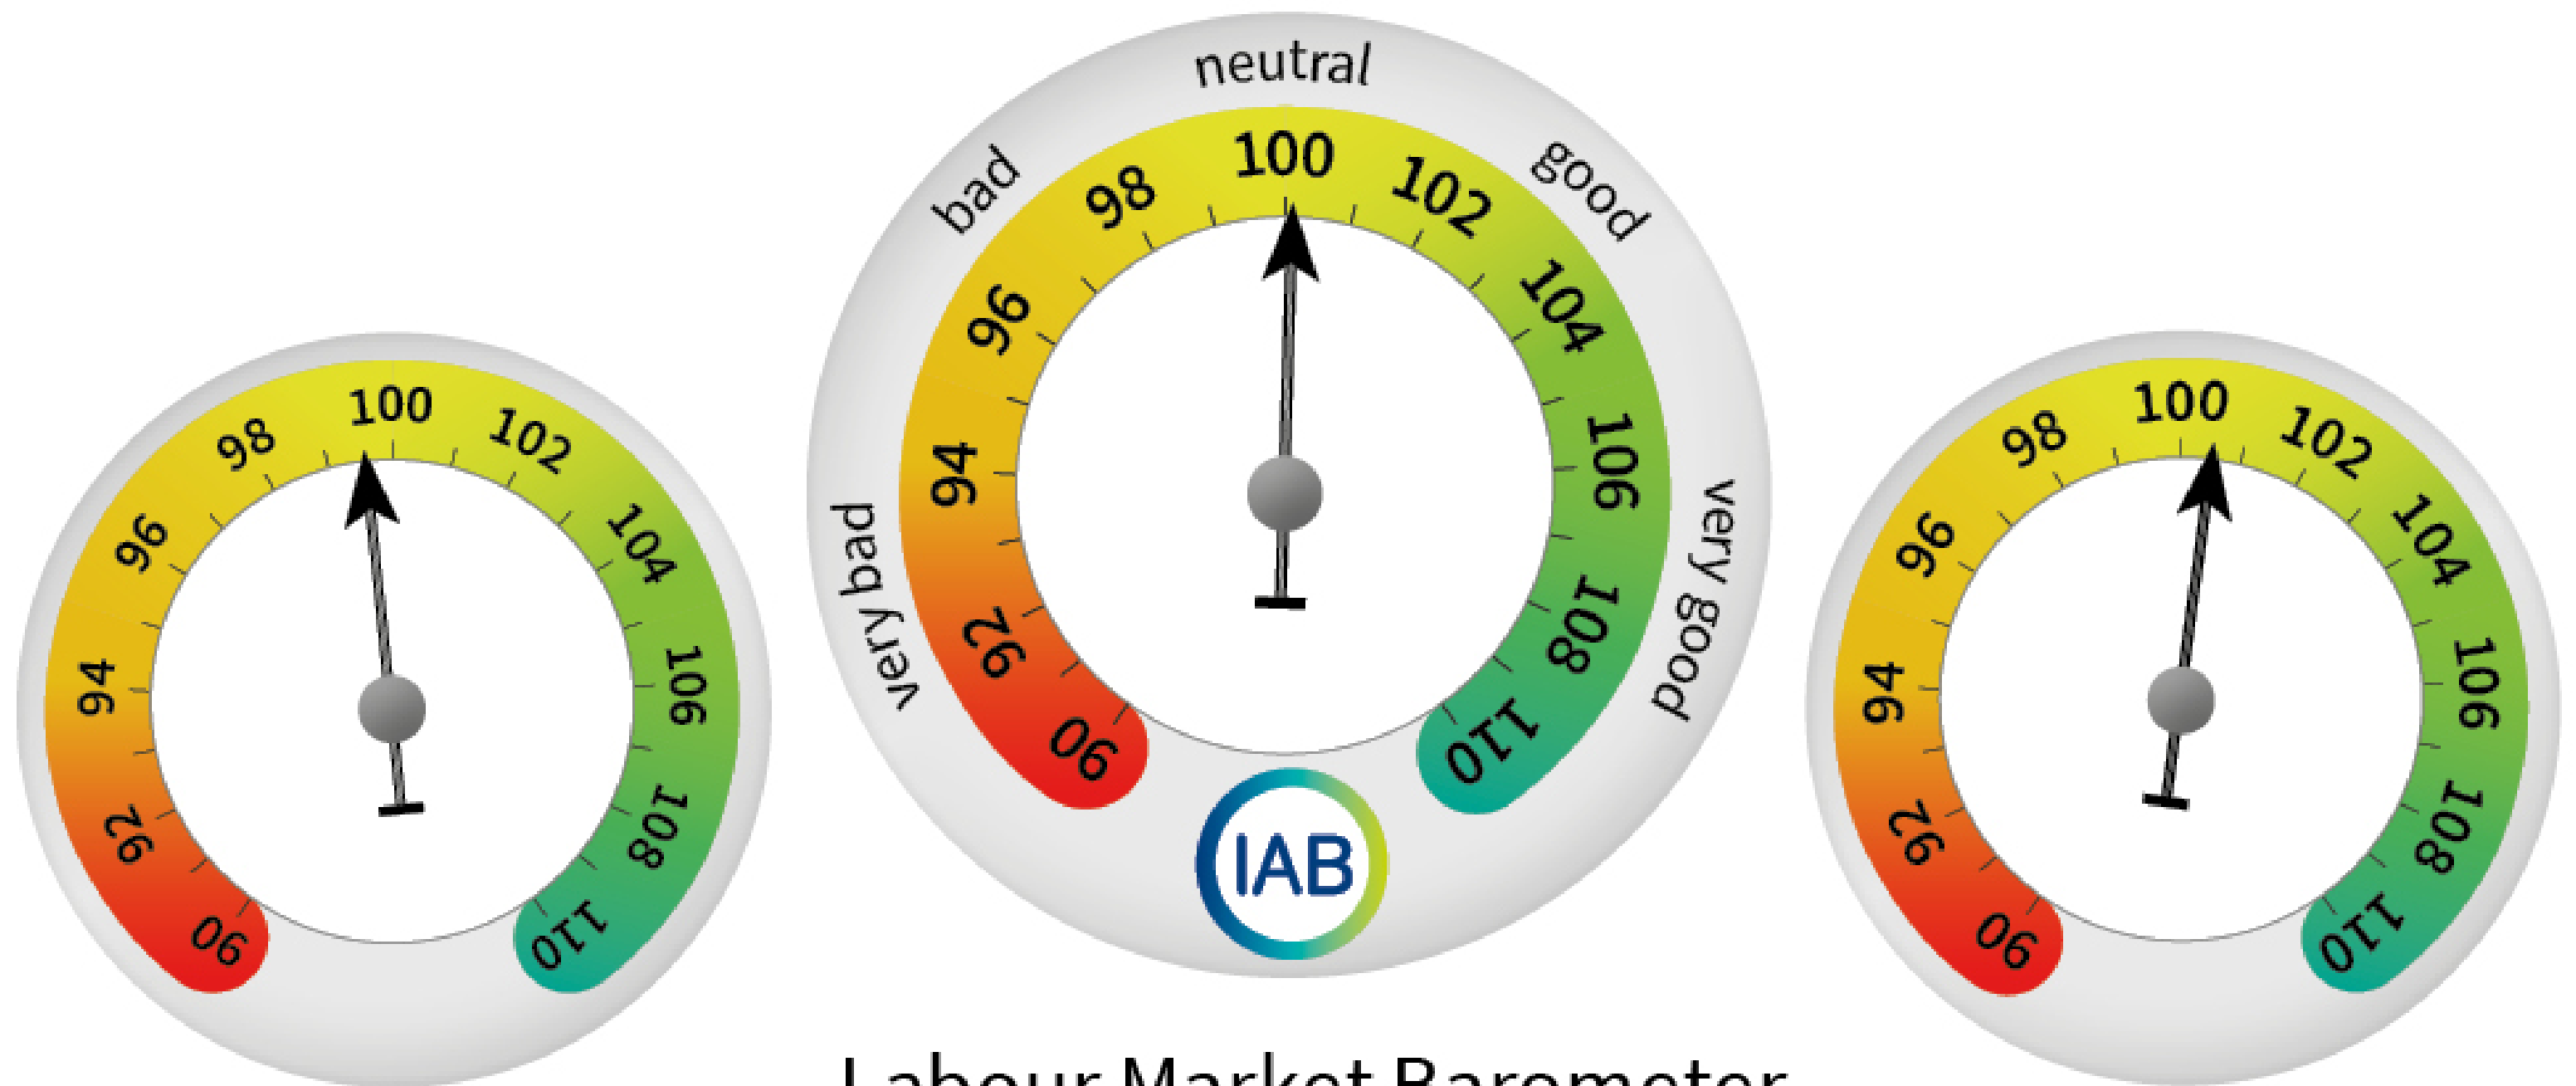

The IAB Labour Market Barometer in January 2026

The labour market outlook for the next three months is ...

Component A
Unemployment

Labour Market Barometer

Component B
Employment

Source: Calculations of the IAB; Statistics Department & Labour Market Reporting Department of the Federal Employment Agency (BA). Grafik: IAB